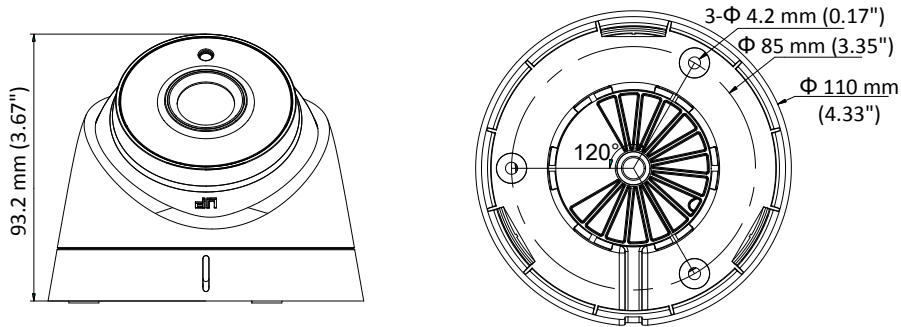

Order Models

DS-2CE56D8T-IT3E

* PoC function is only available when cooperating with DS-1TPXXX.

Dimension

Accessory

Distributed by